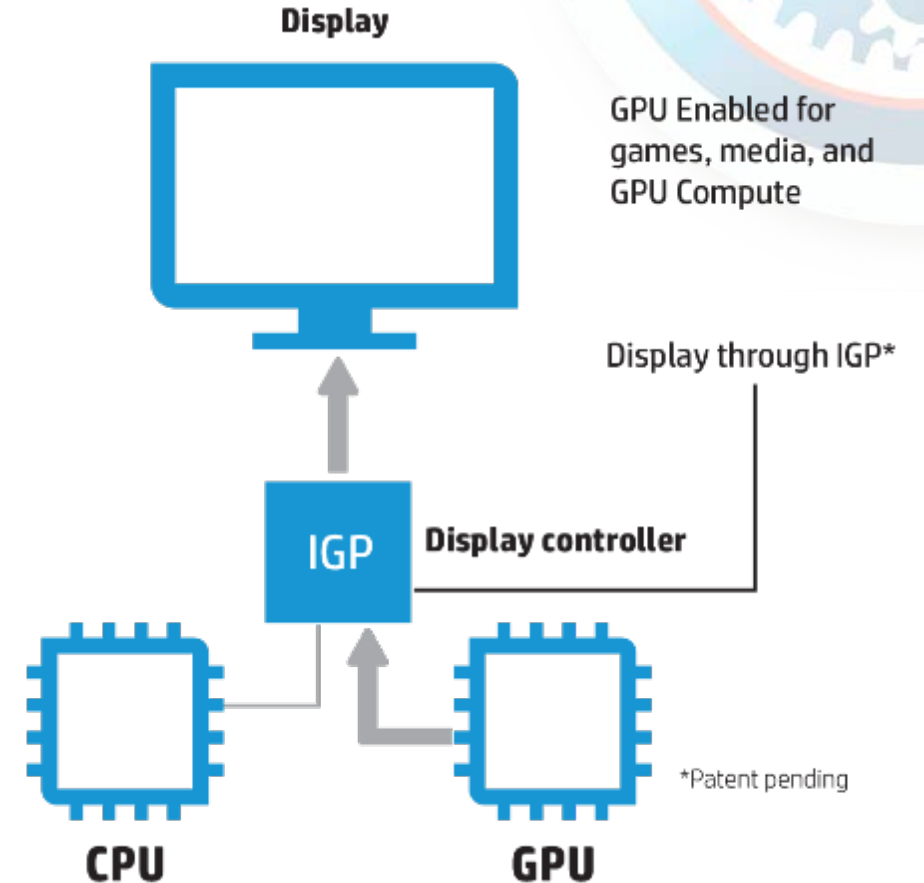

Remarkably powerful dock that streamlines workspace without the clutter

Features

- Power/charge and connect via single cable
- Extremely small footprint
- Connect up to 10 devices
- Dual 4K UHD external displays

Simple single cable connection

Connectivity

- Thunderbolt™ 3 power cable (TBT port + 4.5 mm power in)
- Thunderbolt™ 3 port
- (2) DisplayPort 1.2, (1) VGA
- (4) USB 3.0 (one charging)
- RJ-45

Rear view port assortment

HYBRID GRAPHICS

Power when you need it, battery life extension when you don't

NVIDIA® Optimus™*

- Seamless switching between iGP and NVIDIA GPU
- Application profiles automates graphics selection
- Mature technology
- Major ISV acceptance and validation
- Settable defaults and feature control

AMD Enduro™

- First seamless switching solution from AMD
- Functionally similar to NVIDIA® Optimus™*

OPTIMIZED SYSTEM PERFORMANCE

Top performer. Tuned for your application.

Complete **system view** at your fingertips